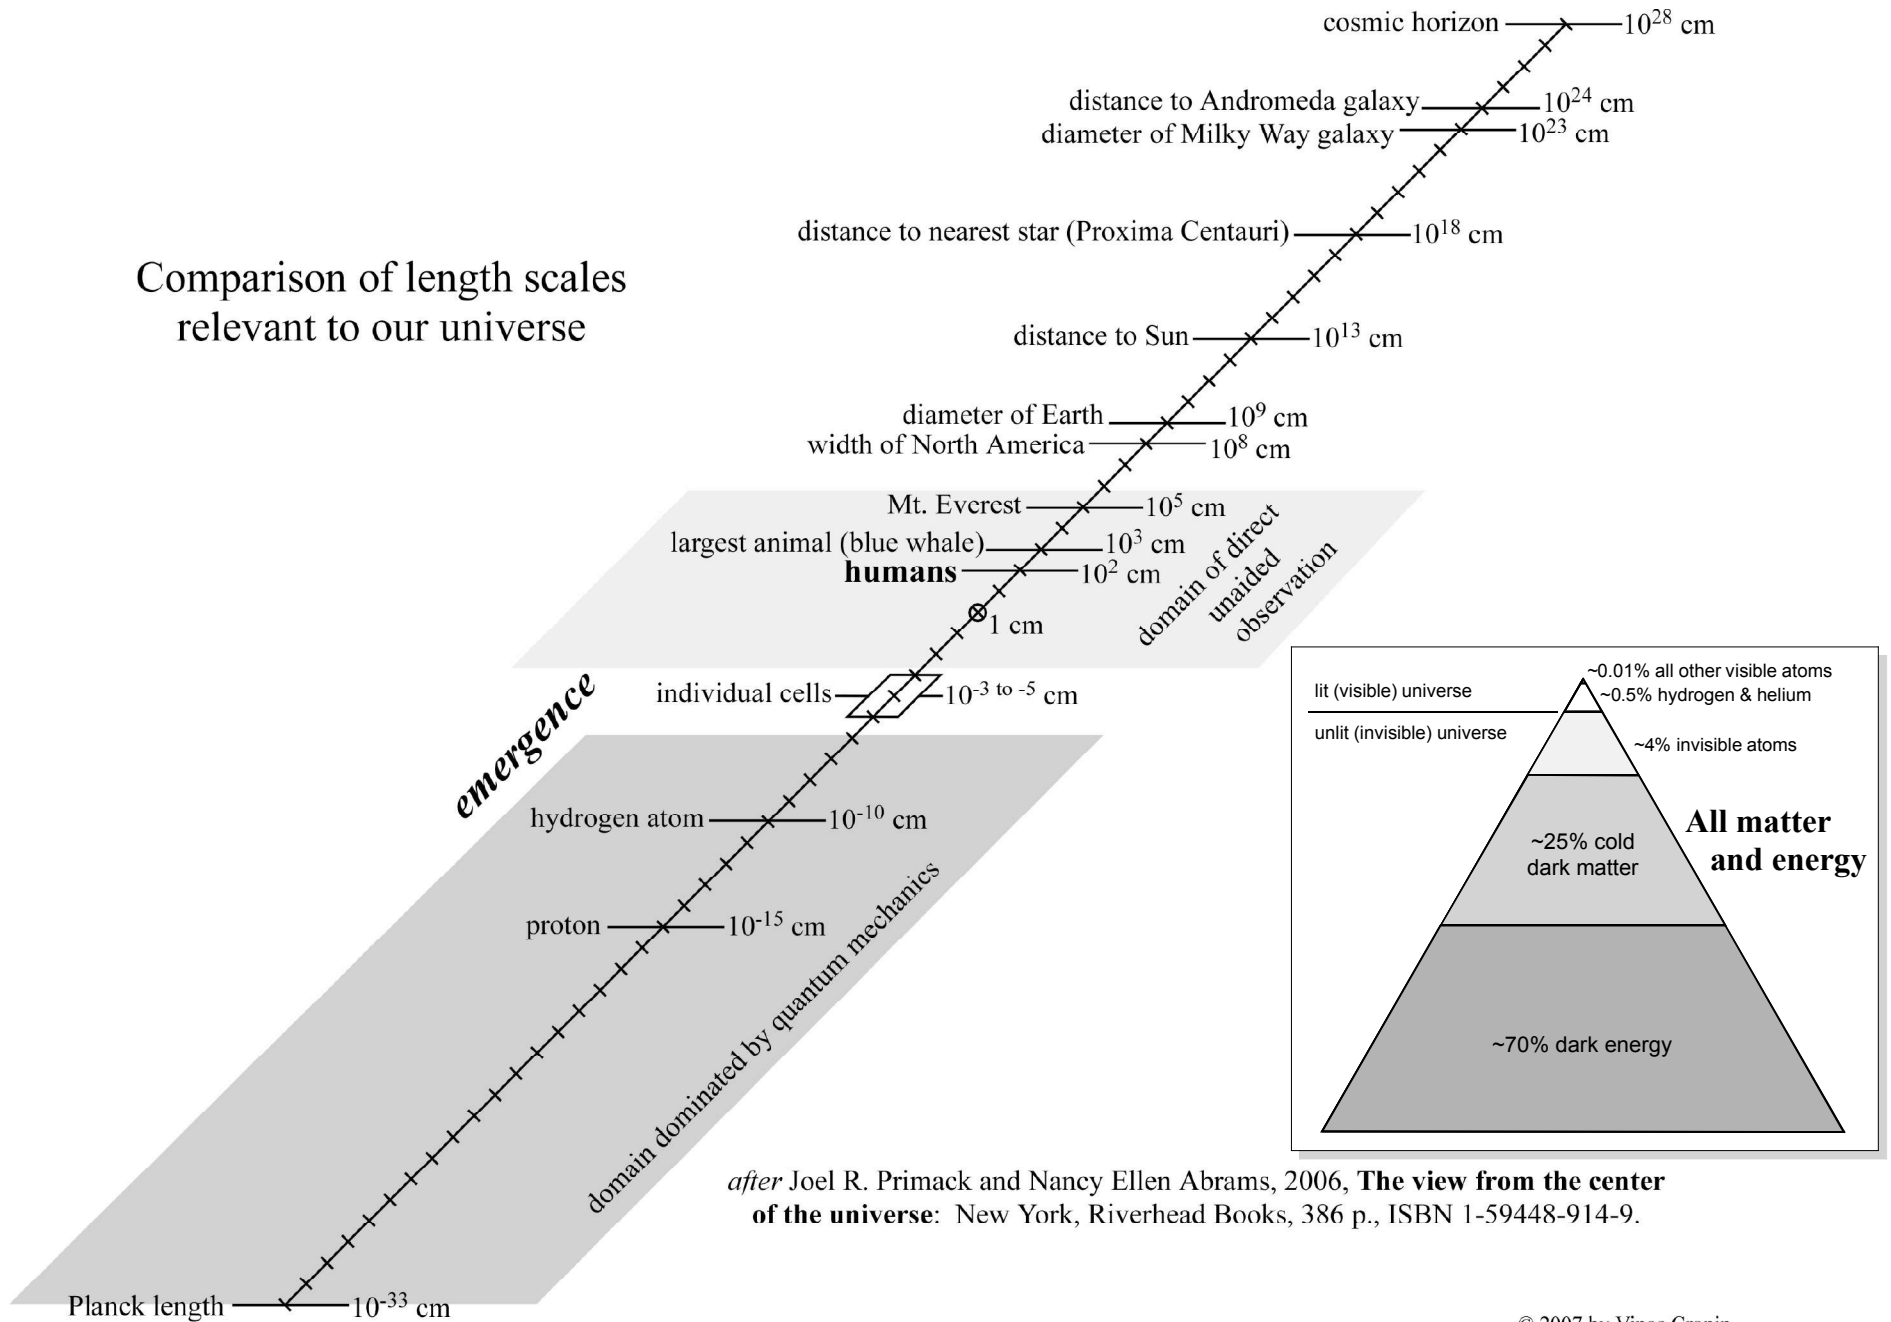

# Comparison of length scales relevant to our universe

after Joel R. Primack and Nancy Ellen Abrams, 2006, **The view from the center of the universe**: New York, Riverhead Books, 386 p., ISBN 1-59448-914-9.