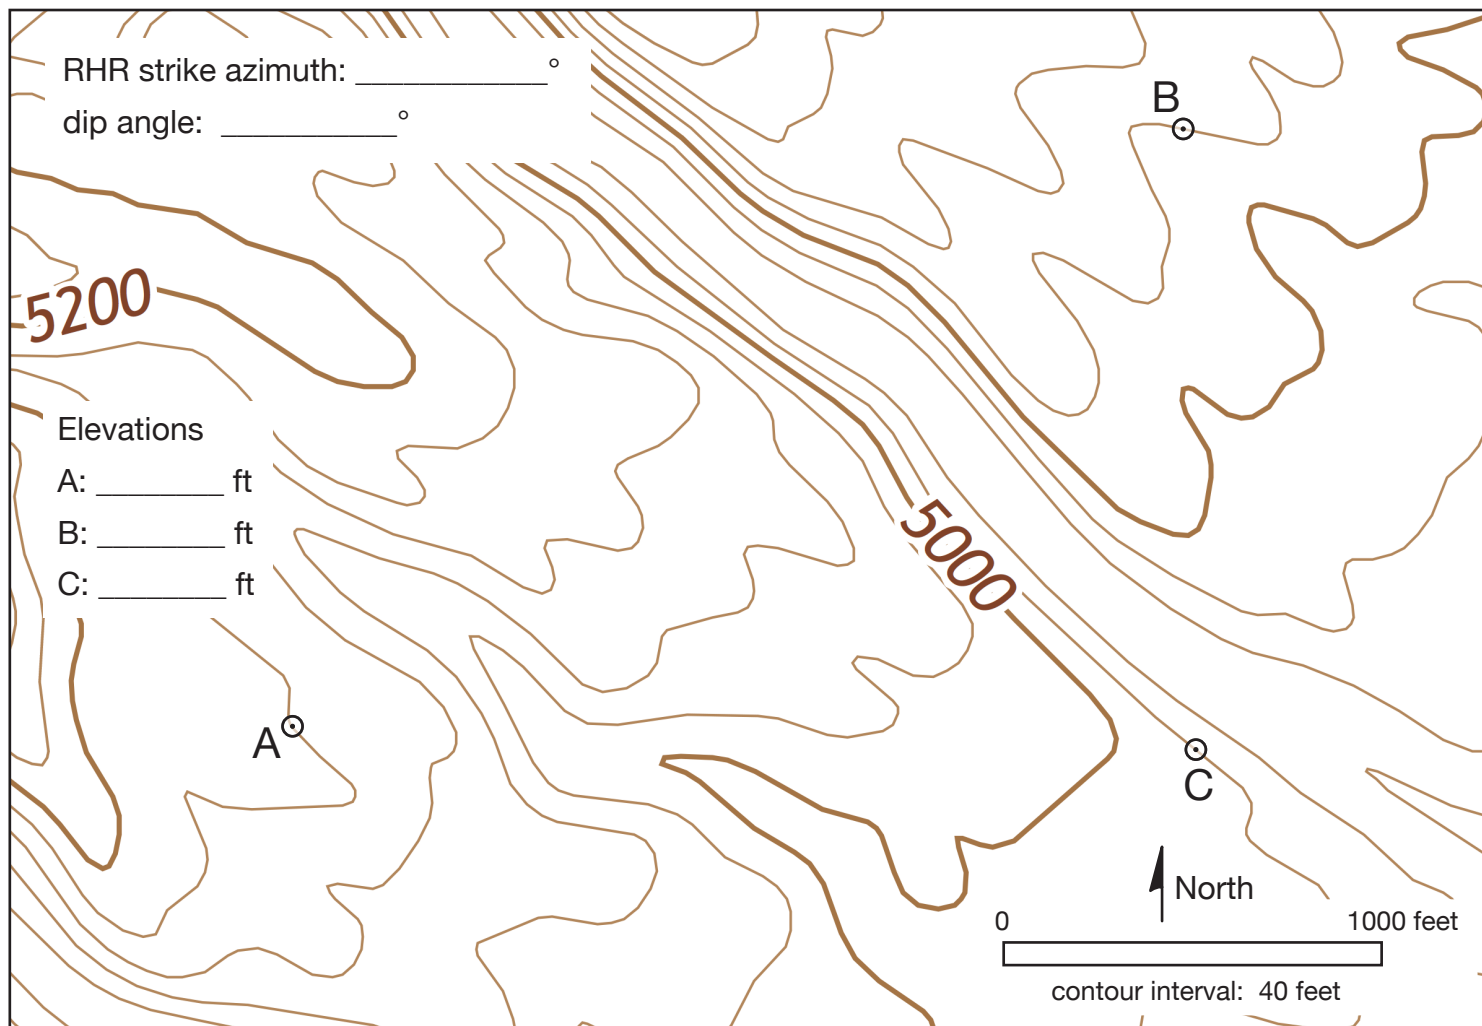

Name: \_\_\_\_\_

Portion of the USGS topographic map of the Old Woman Wash, Utah, 7.5-minute quadrangle

3Point-Topo.pdf

[https://prd-tnm.s3.amazonaws.com/StagedProducts/Maps/USTopo/PDF/UT/UT\\_Old\\_Woman\\_Wash\\_20170227\\_TM\\_geo.pdf](https://prd-tnm.s3.amazonaws.com/StagedProducts/Maps/USTopo/PDF/UT/UT_Old_Woman_Wash_20170227_TM_geo.pdf)