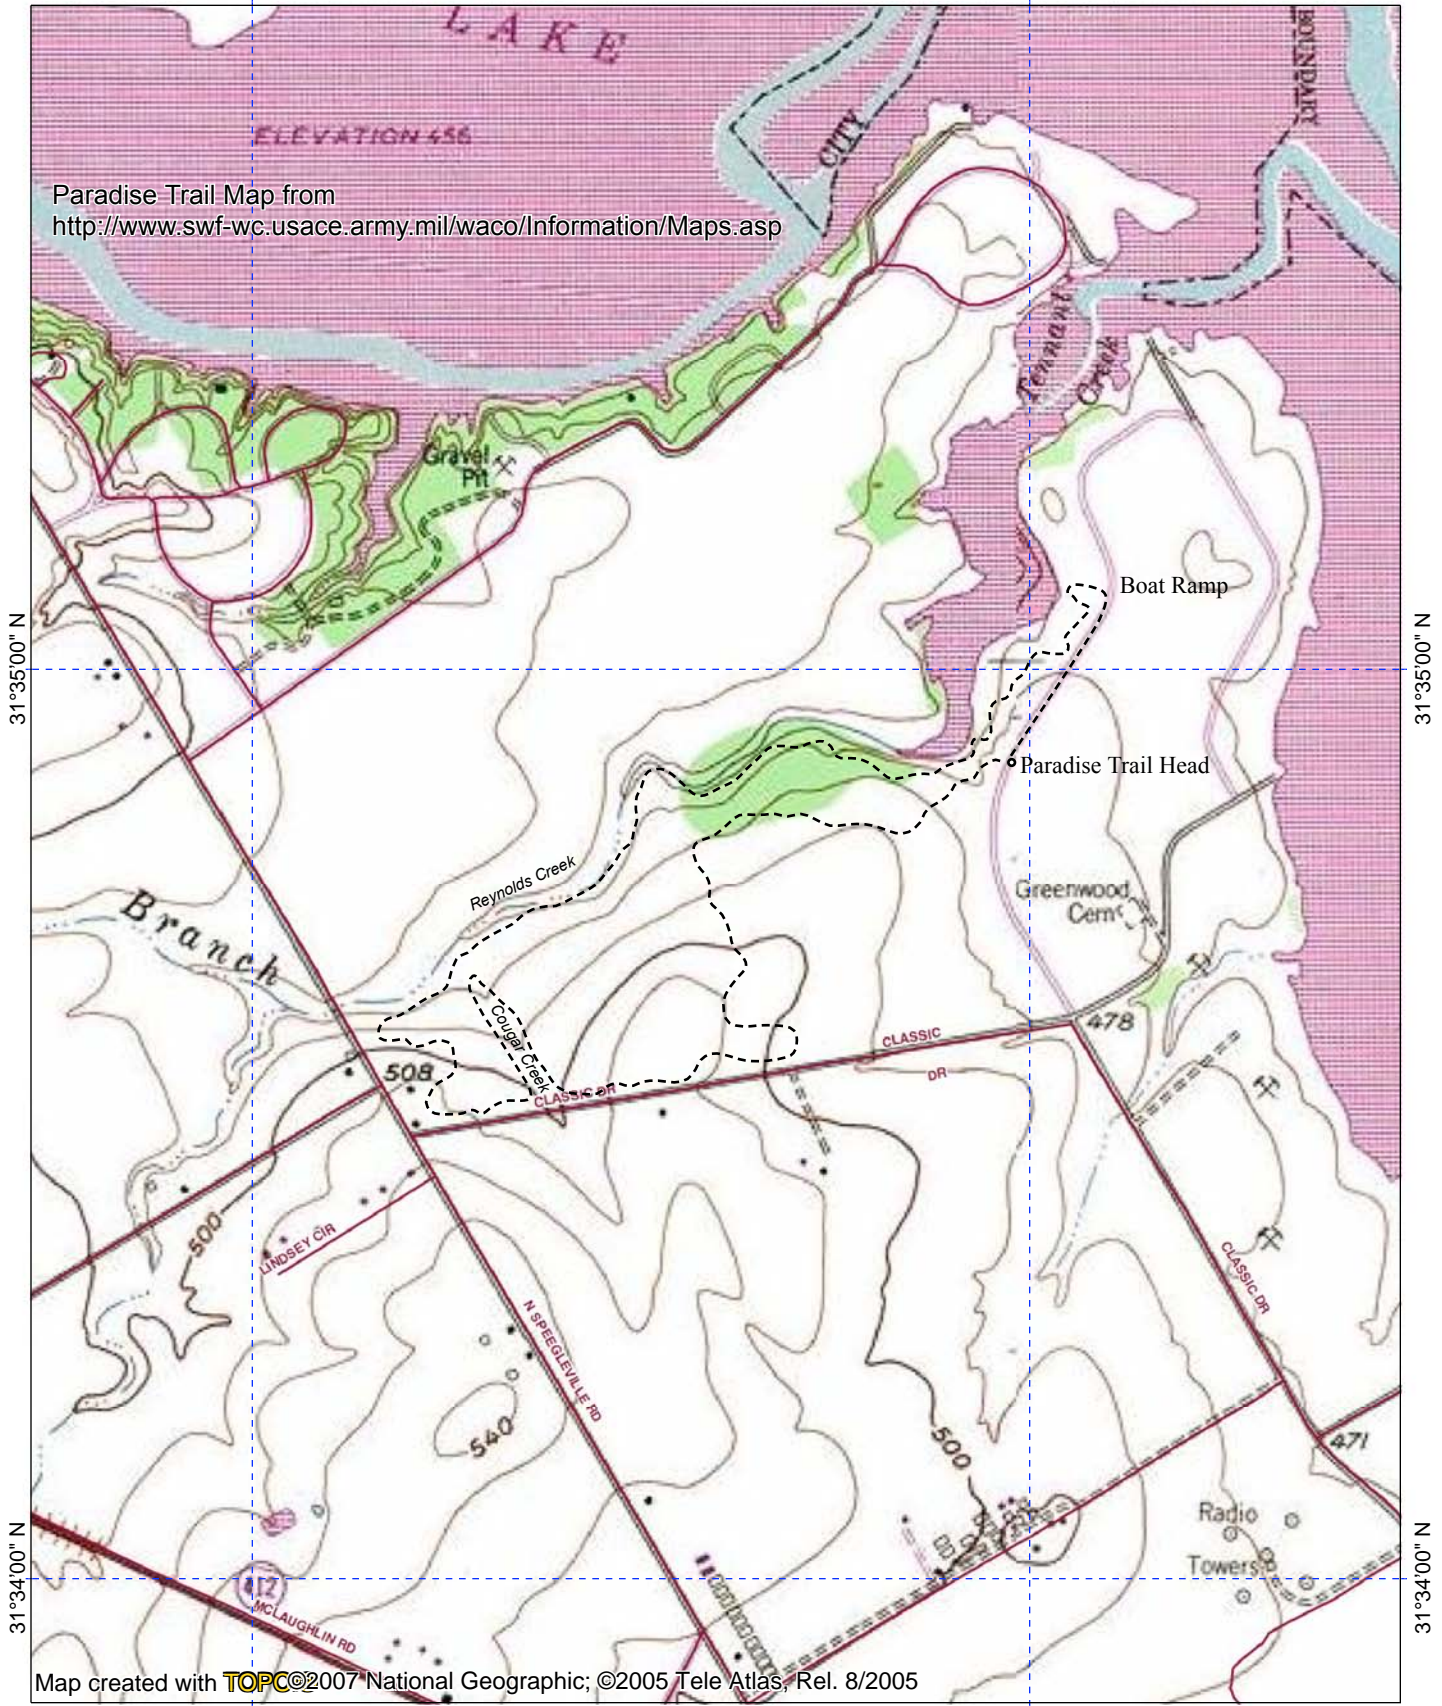

Paradise Trail Map from
<http://www.swf-wc.usace.army.mil/waco/Information/Maps.asp>

Map created with **TOPO!** ©2007 National Geographic; ©2005 Tele Atlas, Rel. 8/2005