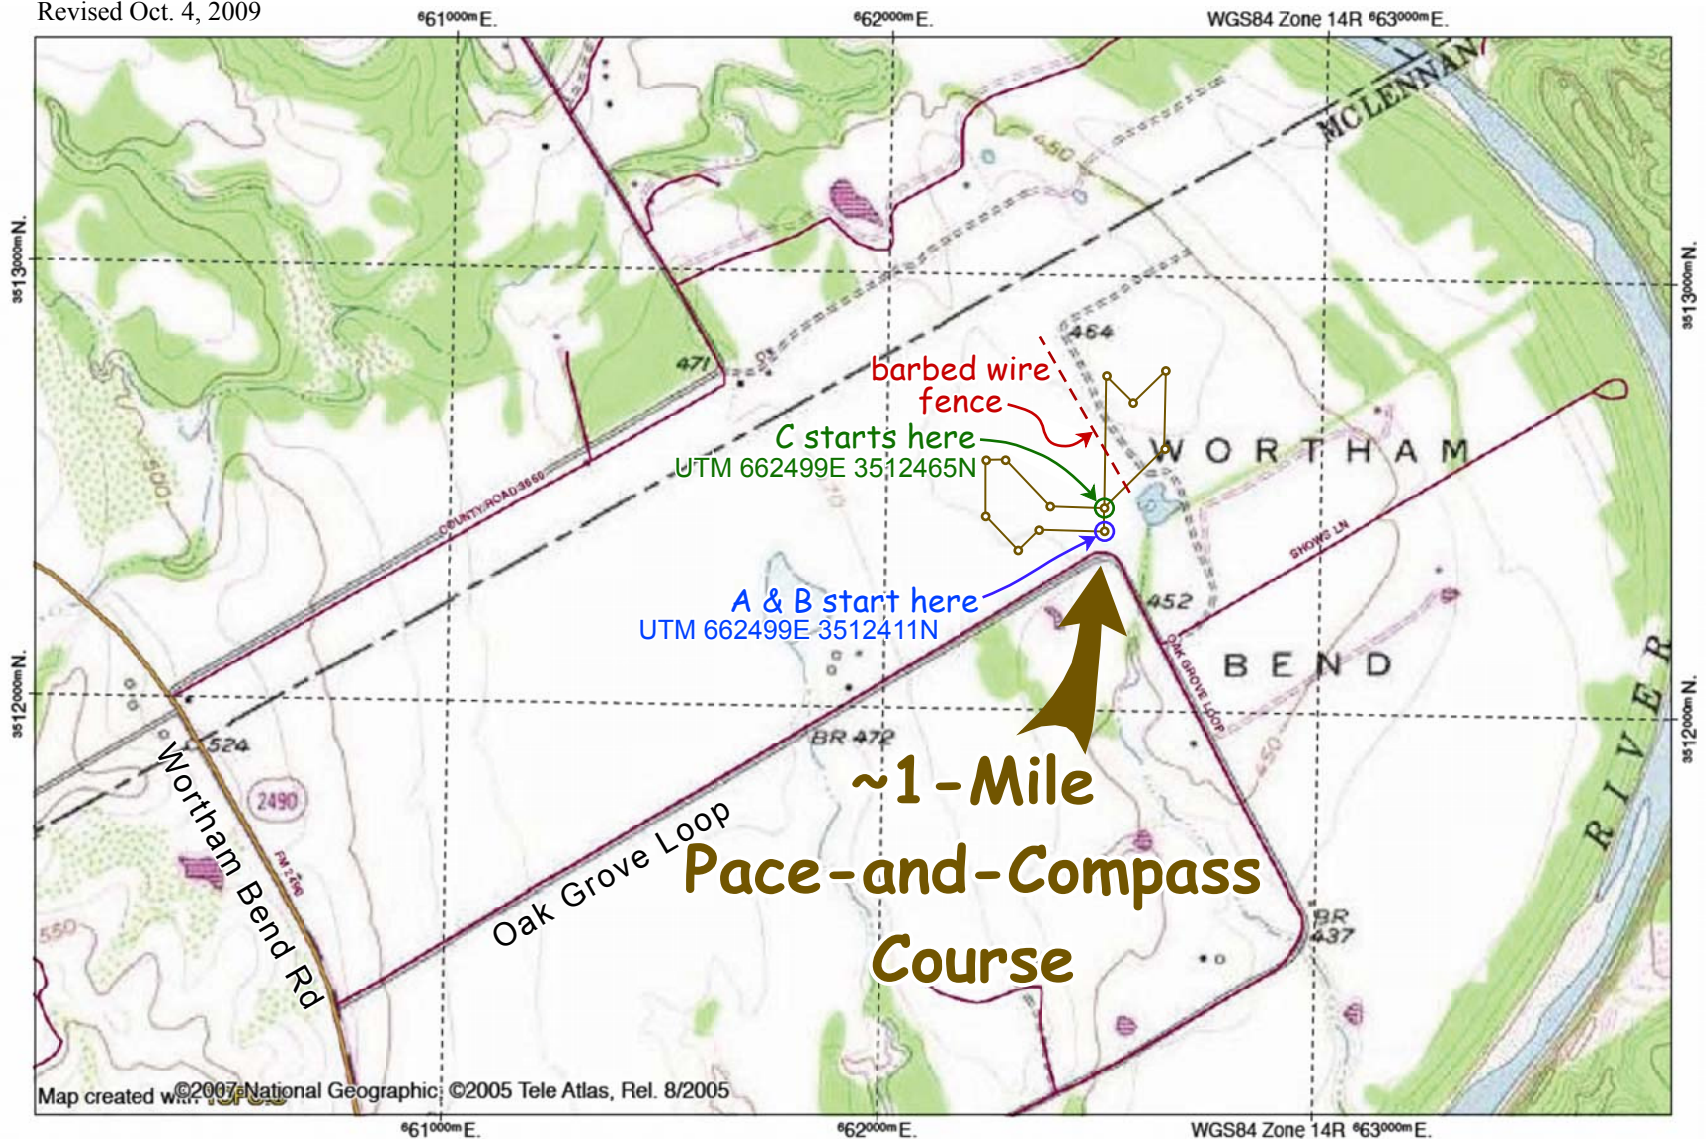

Topographic Map of the Area Around the Mcdonough Deer Lease

Revised Oct. 4, 2009

Map grid is universal transverse mercator, zone 14R; datum is WGS84; dashed gridlines are 1000 m apart